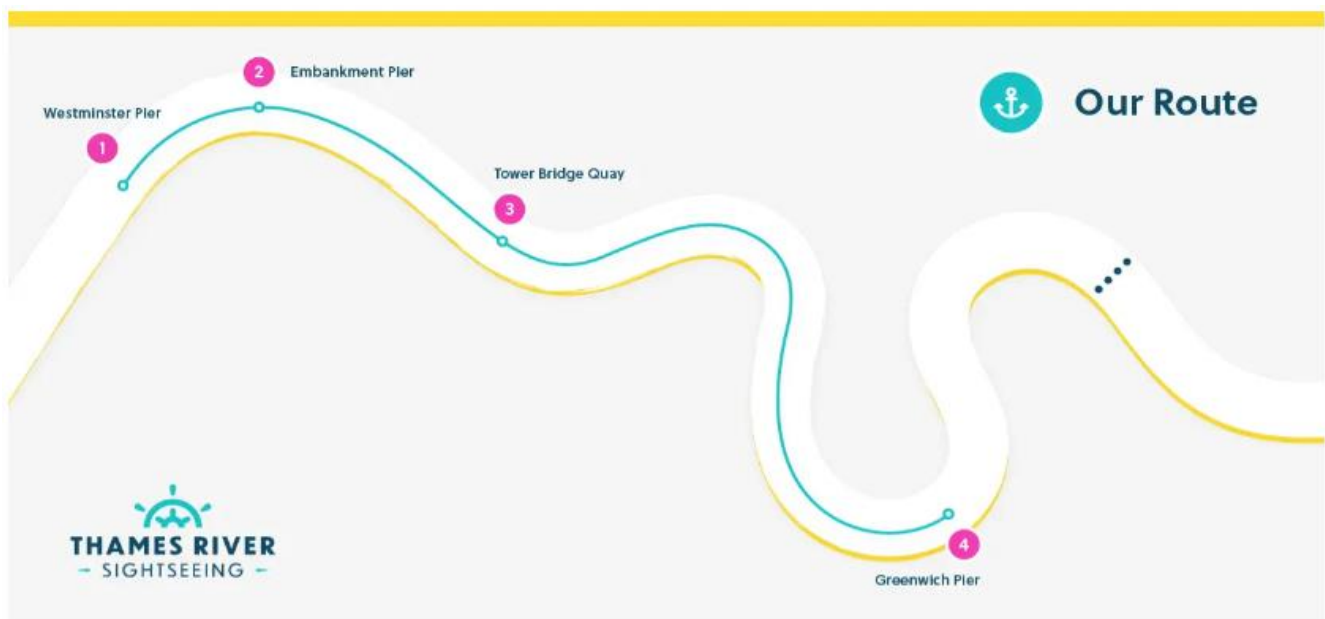

TIMETABLE

Daily from 4th October 2021 | Departure times are subject to change

| | | | | | | | |
|---|-------|-------|-------|-------|-------|---------|---------|
| Westminster Pier to Tower Bridge Quay and Greenwich Pier | 11:00 | 12:00 | 13:00 | 14:00 | 15:00 | 16:00 | 17:00* |
| Embankment Pier to Tower Bridge Quay and Greenwich Pier | 11:05 | 12:05 | 13:05 | 14:05 | 15:05 | 16:05 | 17:05* |
| Festival Pier to Tower Bridge Quay and Greenwich Pier | 11:10 | 12:10 | 13:10 | 14:10 | 15:10 | 16:10 | 17:10* |
| Bankside Pier (Friday to Sunday only) to Tower Bridge Quay and Greenwich Pier | 11:20 | 12:20 | 13:20 | 14:20 | 15:20 | 16:20 | 17:20* |
| Tower Bridge Quay to Greenwich Pier | 11:30 | 12:30 | 13:30 | 14:30 | 15:30 | 16:30 | |
| Tower Bridge Quay to Westminster Pier | | 12:30 | 13:30 | 14:30 | 15:30 | 16:30 | 17:30 |
| Greenwich Pier to Tower Bridge Quay and Westminster Pier | | 12:00 | 13:00 | 14:00 | 15:00 | 16:00** | 17:00** |

*These departures are only from Westminster to Tower Bridge Quay returning to Westminster (no Greenwich service)

** (One-Way) – 16:00 & 17:00 departures from Greenwich are one-way only without return service to Greenwich

Westminster Pier

Embankment Pier

Tower Bridge Quay

Greenwich Pier