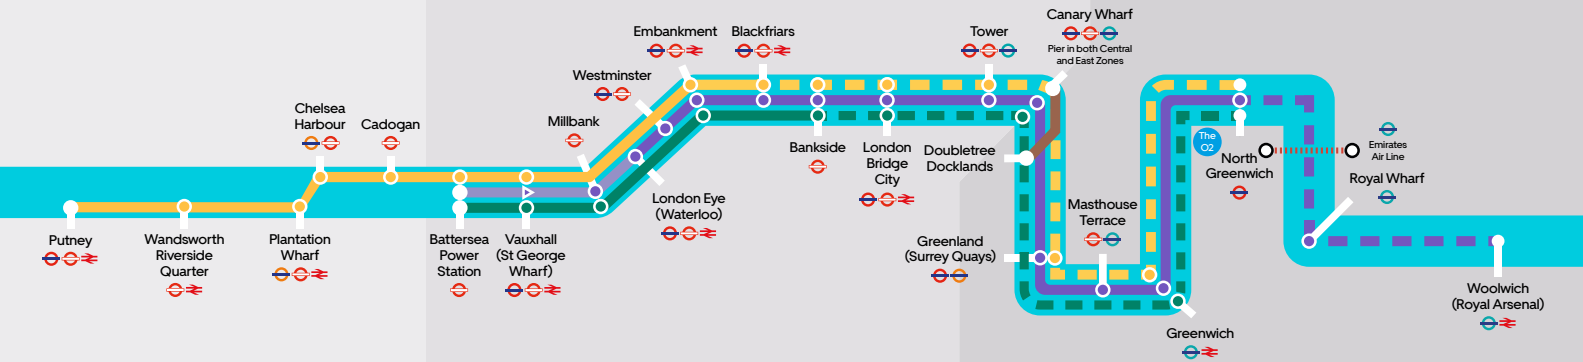

RB4	RB4	RB4	RB4	RB4	RB4	RB4	RB4	RB4	RB4	RB4	RB4	RB4	RB4	RB4	RB4	RB4	
Canary Wharf	1620	1635	1650	1705	1720	1735	1750	1805	1820	1835	1850	1900	1915	1930	1945	1955	2005
Doubletree Docklands	1623	1638	1653	1708	1723	1738	1753	1808	1823	1838	1853	1903	1918	1933	1948	1958	2008

Departures from Doubletree Docklands

RB4	RB4	RB4	RB4	RB4	RB4	RB4	RB4	RB4	RB4	RB4	RB4	RB4	RB4	RB4	RB4	RB4	RB4	RB4	RB4	RB4	RB4	RB4	RB4	RB4	RB4	RB4	RB4	RB4
Doubletree Docklands	0945	1000	1015	1030	1045	1100	1115	1130	1145	1200	1215	1230	1245	1300	1315	1330	1340	1355	1405	1420	1430	1443	1455	1508	1520	1533	1545	1600
Canary Wharf	0948	1003	1018	1033	1048	1103	1118	1133	1148	1203	1218	1233	1248	1303	1318	1333	1343	1358	1408	1423	1433	1446	1458	1511	1523	1536	1548	1603

RB4	RB4	RB4	RB4	RB4	RB4	RB4	RB4	RB4	RB4	RB4	RB4	RB4	RB4	RB4	RB4	RB4	
Doubletree Docklands	1615	1630	1645	1700	1715	1730	1745	1800	1815	1830	1845	1855	1910	1925	1940	1950	2000
Canary Wharf	1618	1633	1648	1703	1718	1733	1748	1803	1818	1833	1848	1858	1913	1928	1943	1953	2003

Route Map

West Zone

Central Zone

East Zone

- RB1 - Stopping Service
- RB1 - AM peak and weekends
- ▶ RB1 - Eastbound only AM peak and weekends
- - - RB1/RB5 - Limited service

- RB2 - Weekdays off peak
- - - RB2 - Limited service
- RB4 - Doubletree Docklands ferry
- RB6 - Weekdays only
- - - RB6 - Limited service
- Emirates Air Line