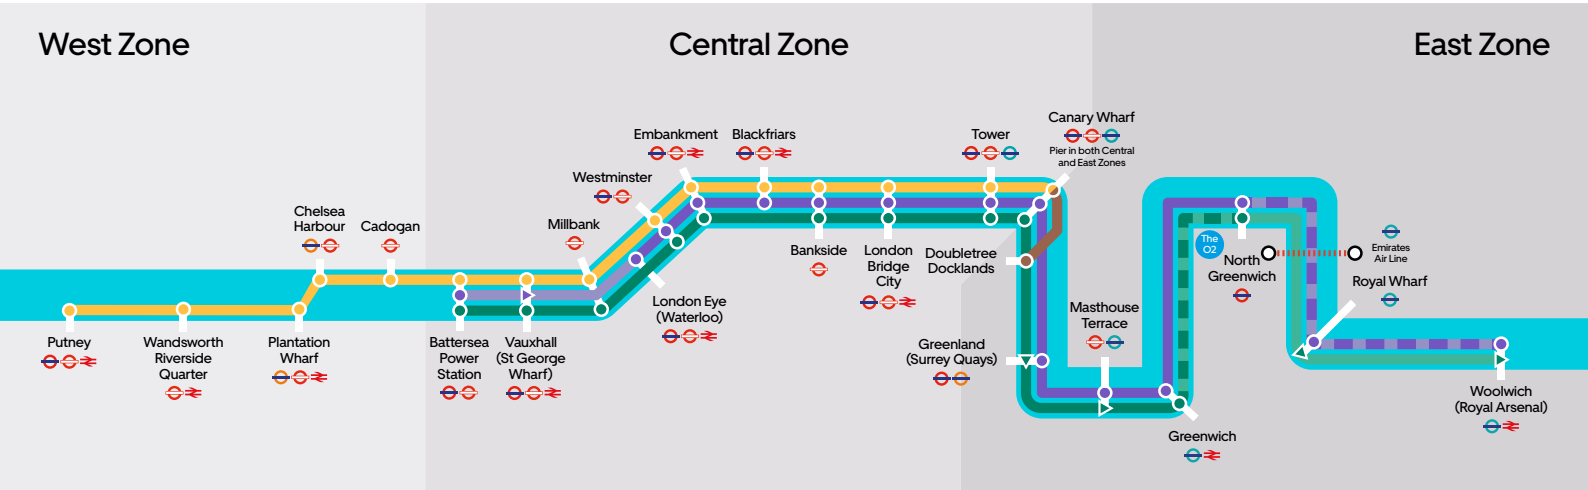

Best viewed in landscape when on mobile

*Sailings cancelled on 1 January

**RB1 services calling at Embankment will first go westbound via Westminster and London Eye (Waterloo) before going eastbound

Weekend

Best viewed in landscape when on mobile

*Sailings cancelled on 1 January

Route map

West Zone

Central Zone

East Zone

- RB1 - Stopping service
- RB1 - Weekday AM peak extension
- RB1 - Weekday AM peak eastbound stop only
- RB1 - Weekday AM and PM & weekend extension
- RB2 - Weekdays off peak & weekends